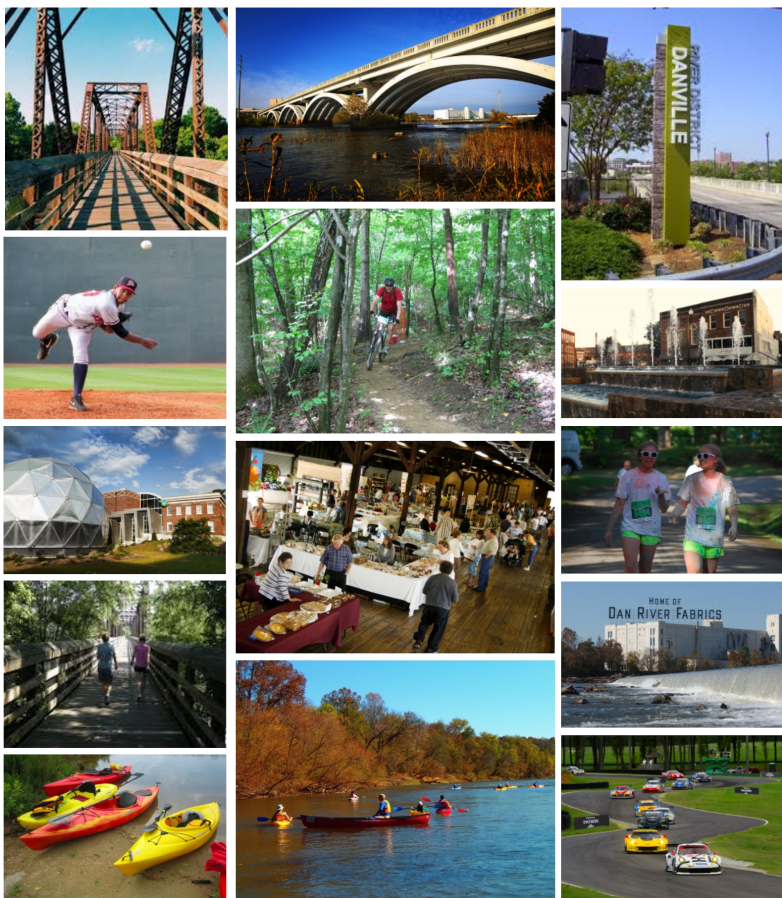

# LIFE IN SOUTHSIDE VIRGINIA

## RESIDENT FAVORITES

Downtown Loft Apartments

River District Restaurants, Bars, and Coffee Shops

30 mi of Mountain Bike Trails • Riverside YMCA

Dog Parks • Disc Golf Courses at Ballou Park

Community Market • Kayaks in the Dan River